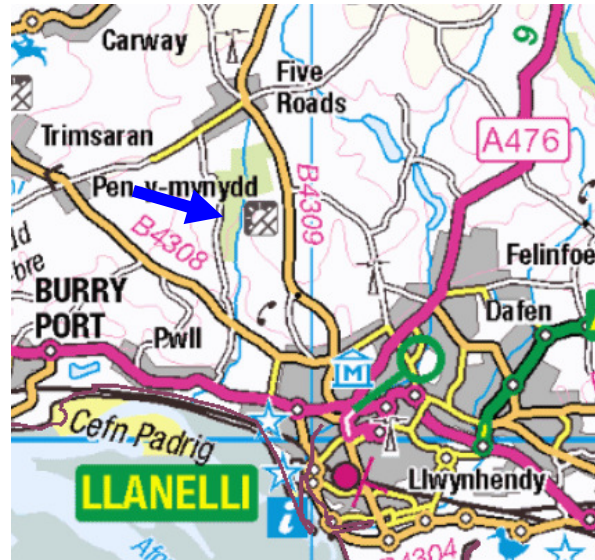

Usual cap of £5 per person, payable on the day.

Nearest Postcode SA15 4PP
Grid Reference: SN486035

Directions from East – follow A4138 Llanelli form M4 Junction 48. Take B4303 sign posted Felinfoel to join A476. Turn South towards Llanelli. Follow A476 to Llanelli and follow signs for A484 – Carmarthen. Turn North onto B4309 following B4309 to Five Roads. Turn left at Five Roads onto Rehoboth Road and then left onto Gelli Fawr Road. RFS signs will be on site from Five Roads turning onwards.

Directions from West– From Carmarthen A484-Kidwelly. Take B4309 – Pontyates and follow Road through Pontyates heading towards Llanelli. Turn right at Five Roads onto Rehoboth Road and then left onto Gelli Fawr Road. RFS signs will be on site from Five Roads turning onwards.